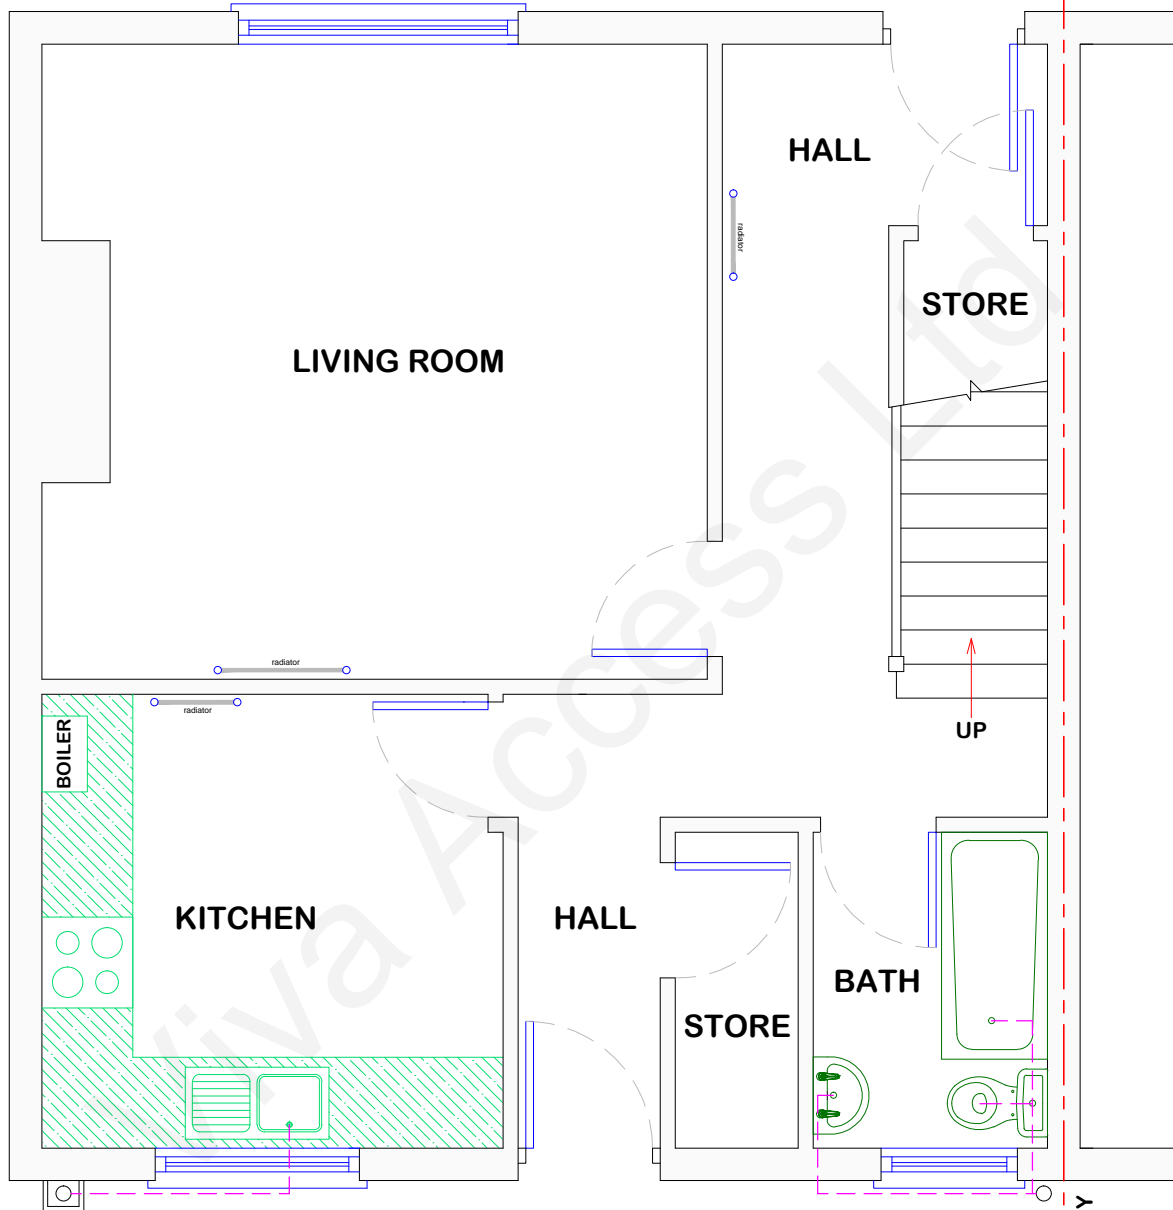

REAR

FRONT

Existing Ground Floor Plan
Scale 1:50

(c) 2020 Viva Access Ltd