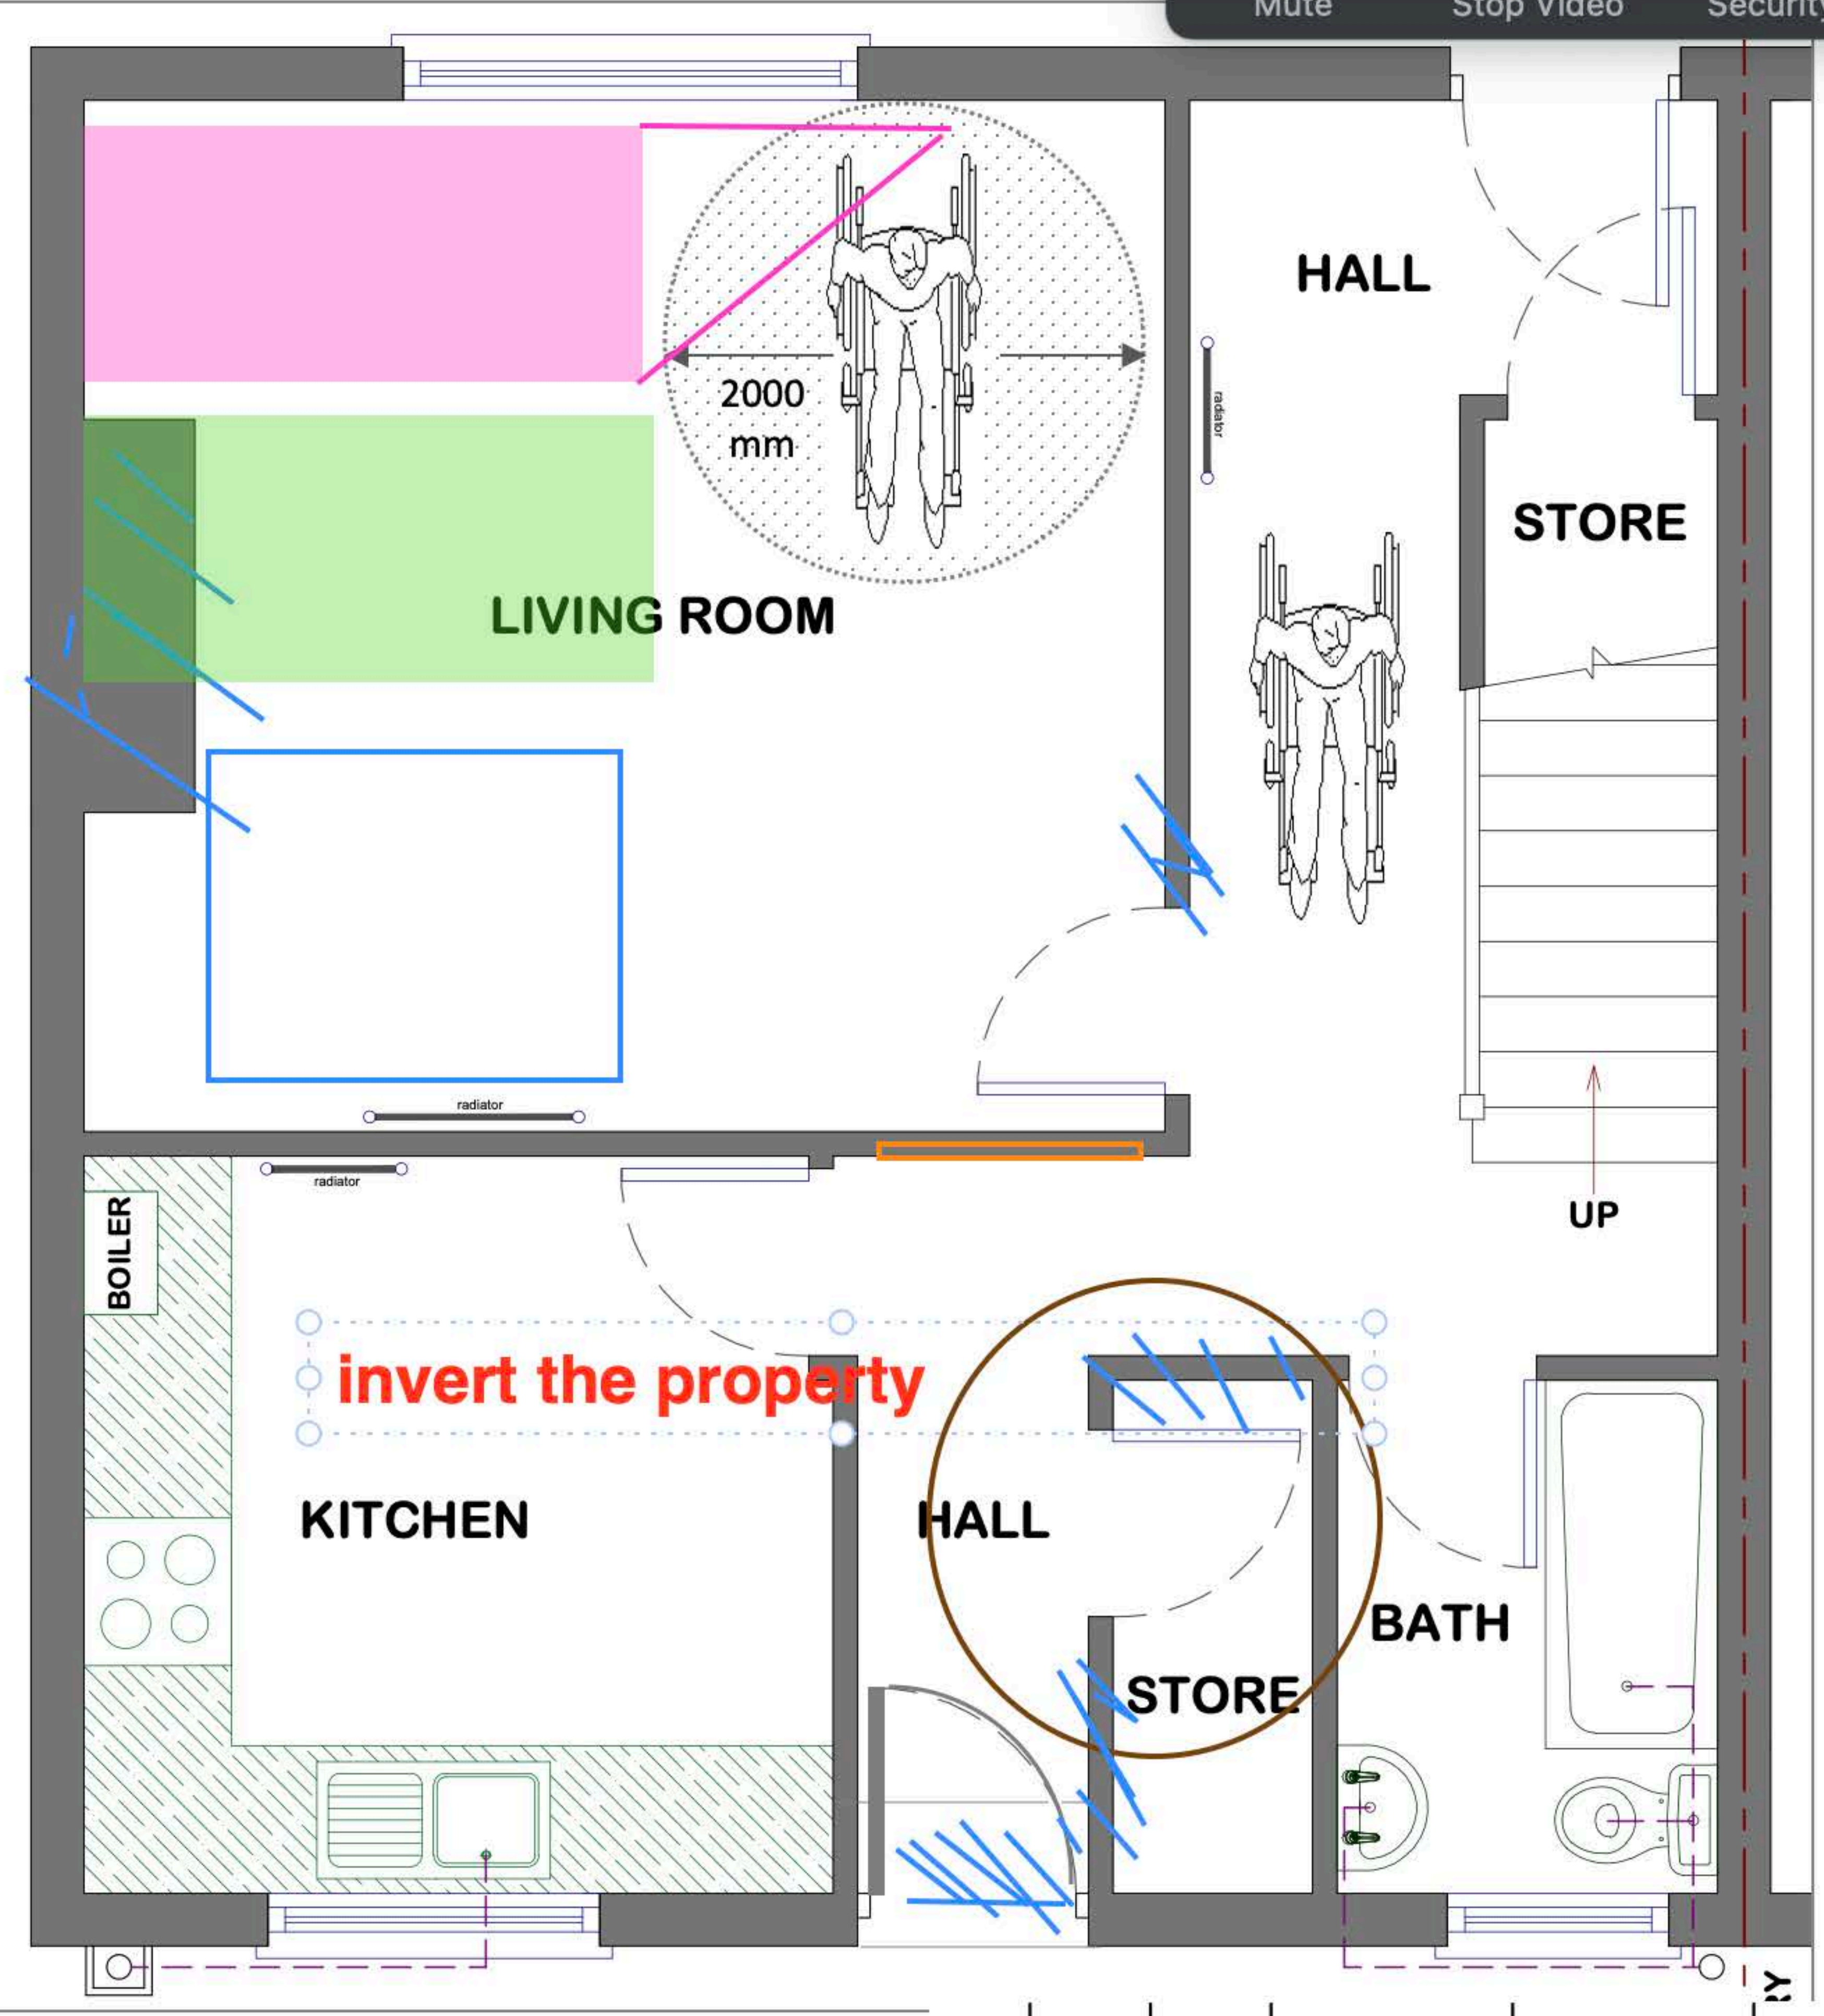

✖ ↶ 📏 T 🖋 ✓ ☼ 🧼 🟩 ↶ ↷ 🗑 📁  
 Mouse Select Text Draw Stamp Spotlight Eraser Format Undo Redo Clear Save

Low surface temperature radiator

Mute Stop Video Security Participants 25 Polling New Share Pause Share Annotate Remote Control More

You are screen sharing Stop Share

Mouse Select Text Draw Stamp Spotlight Eraser Format Undo Redo Clear Save

FRONT

Talking: Trish (Viva Access), Carl Cha...

x 2

T.C. Diameter