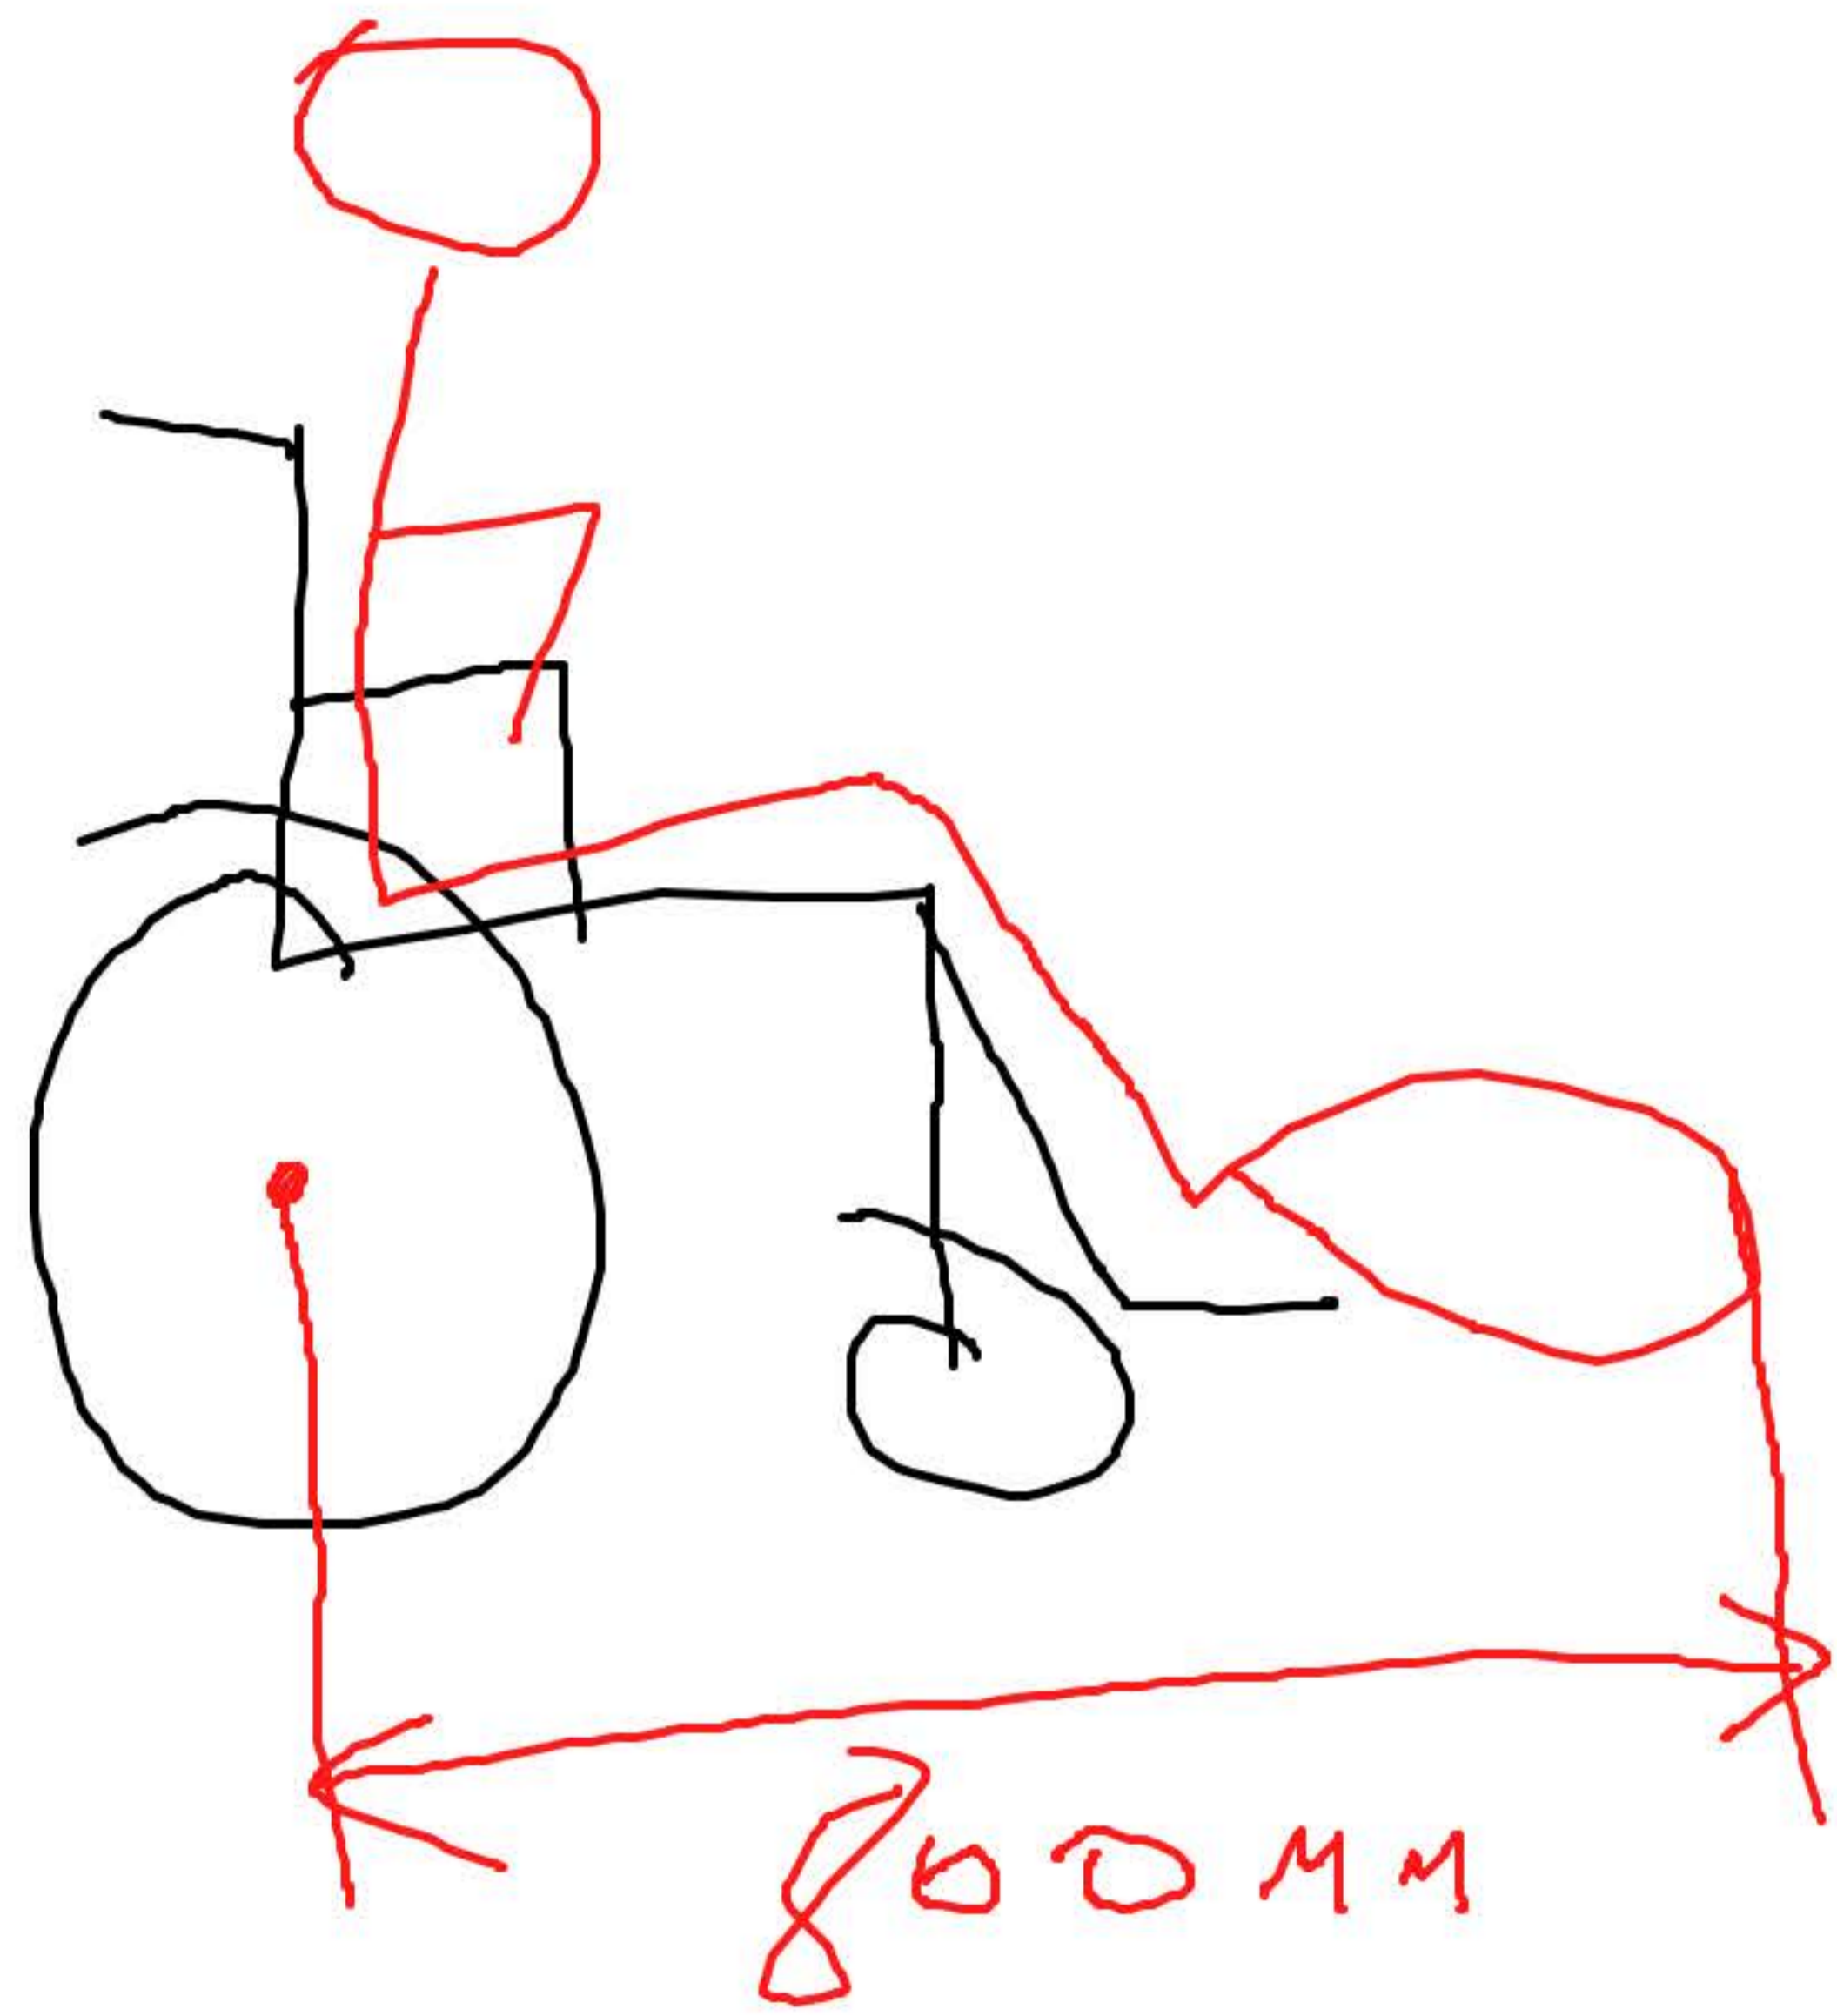

✖ ↶ 📏 T 🖋 ✓ ☼ 🧼 🟩 ↶ ↷ 🗑 📁  
 Mouse Select Text Draw Stamp Spotlight Eraser Format Undo Redo Clear Save

Low surface temperature radiator

Mute Stop Video Security Participants 25 Polling New Share Pause Share Annotate Remote Control More

You are screen sharing Stop Share

Mouse Select Text Draw Stamp Spotlight Eraser Format Undo Redo Clear Save

FRONT

Talking: Trish (Viva Access), Carl Cha...

x 2

T.C. Diameter