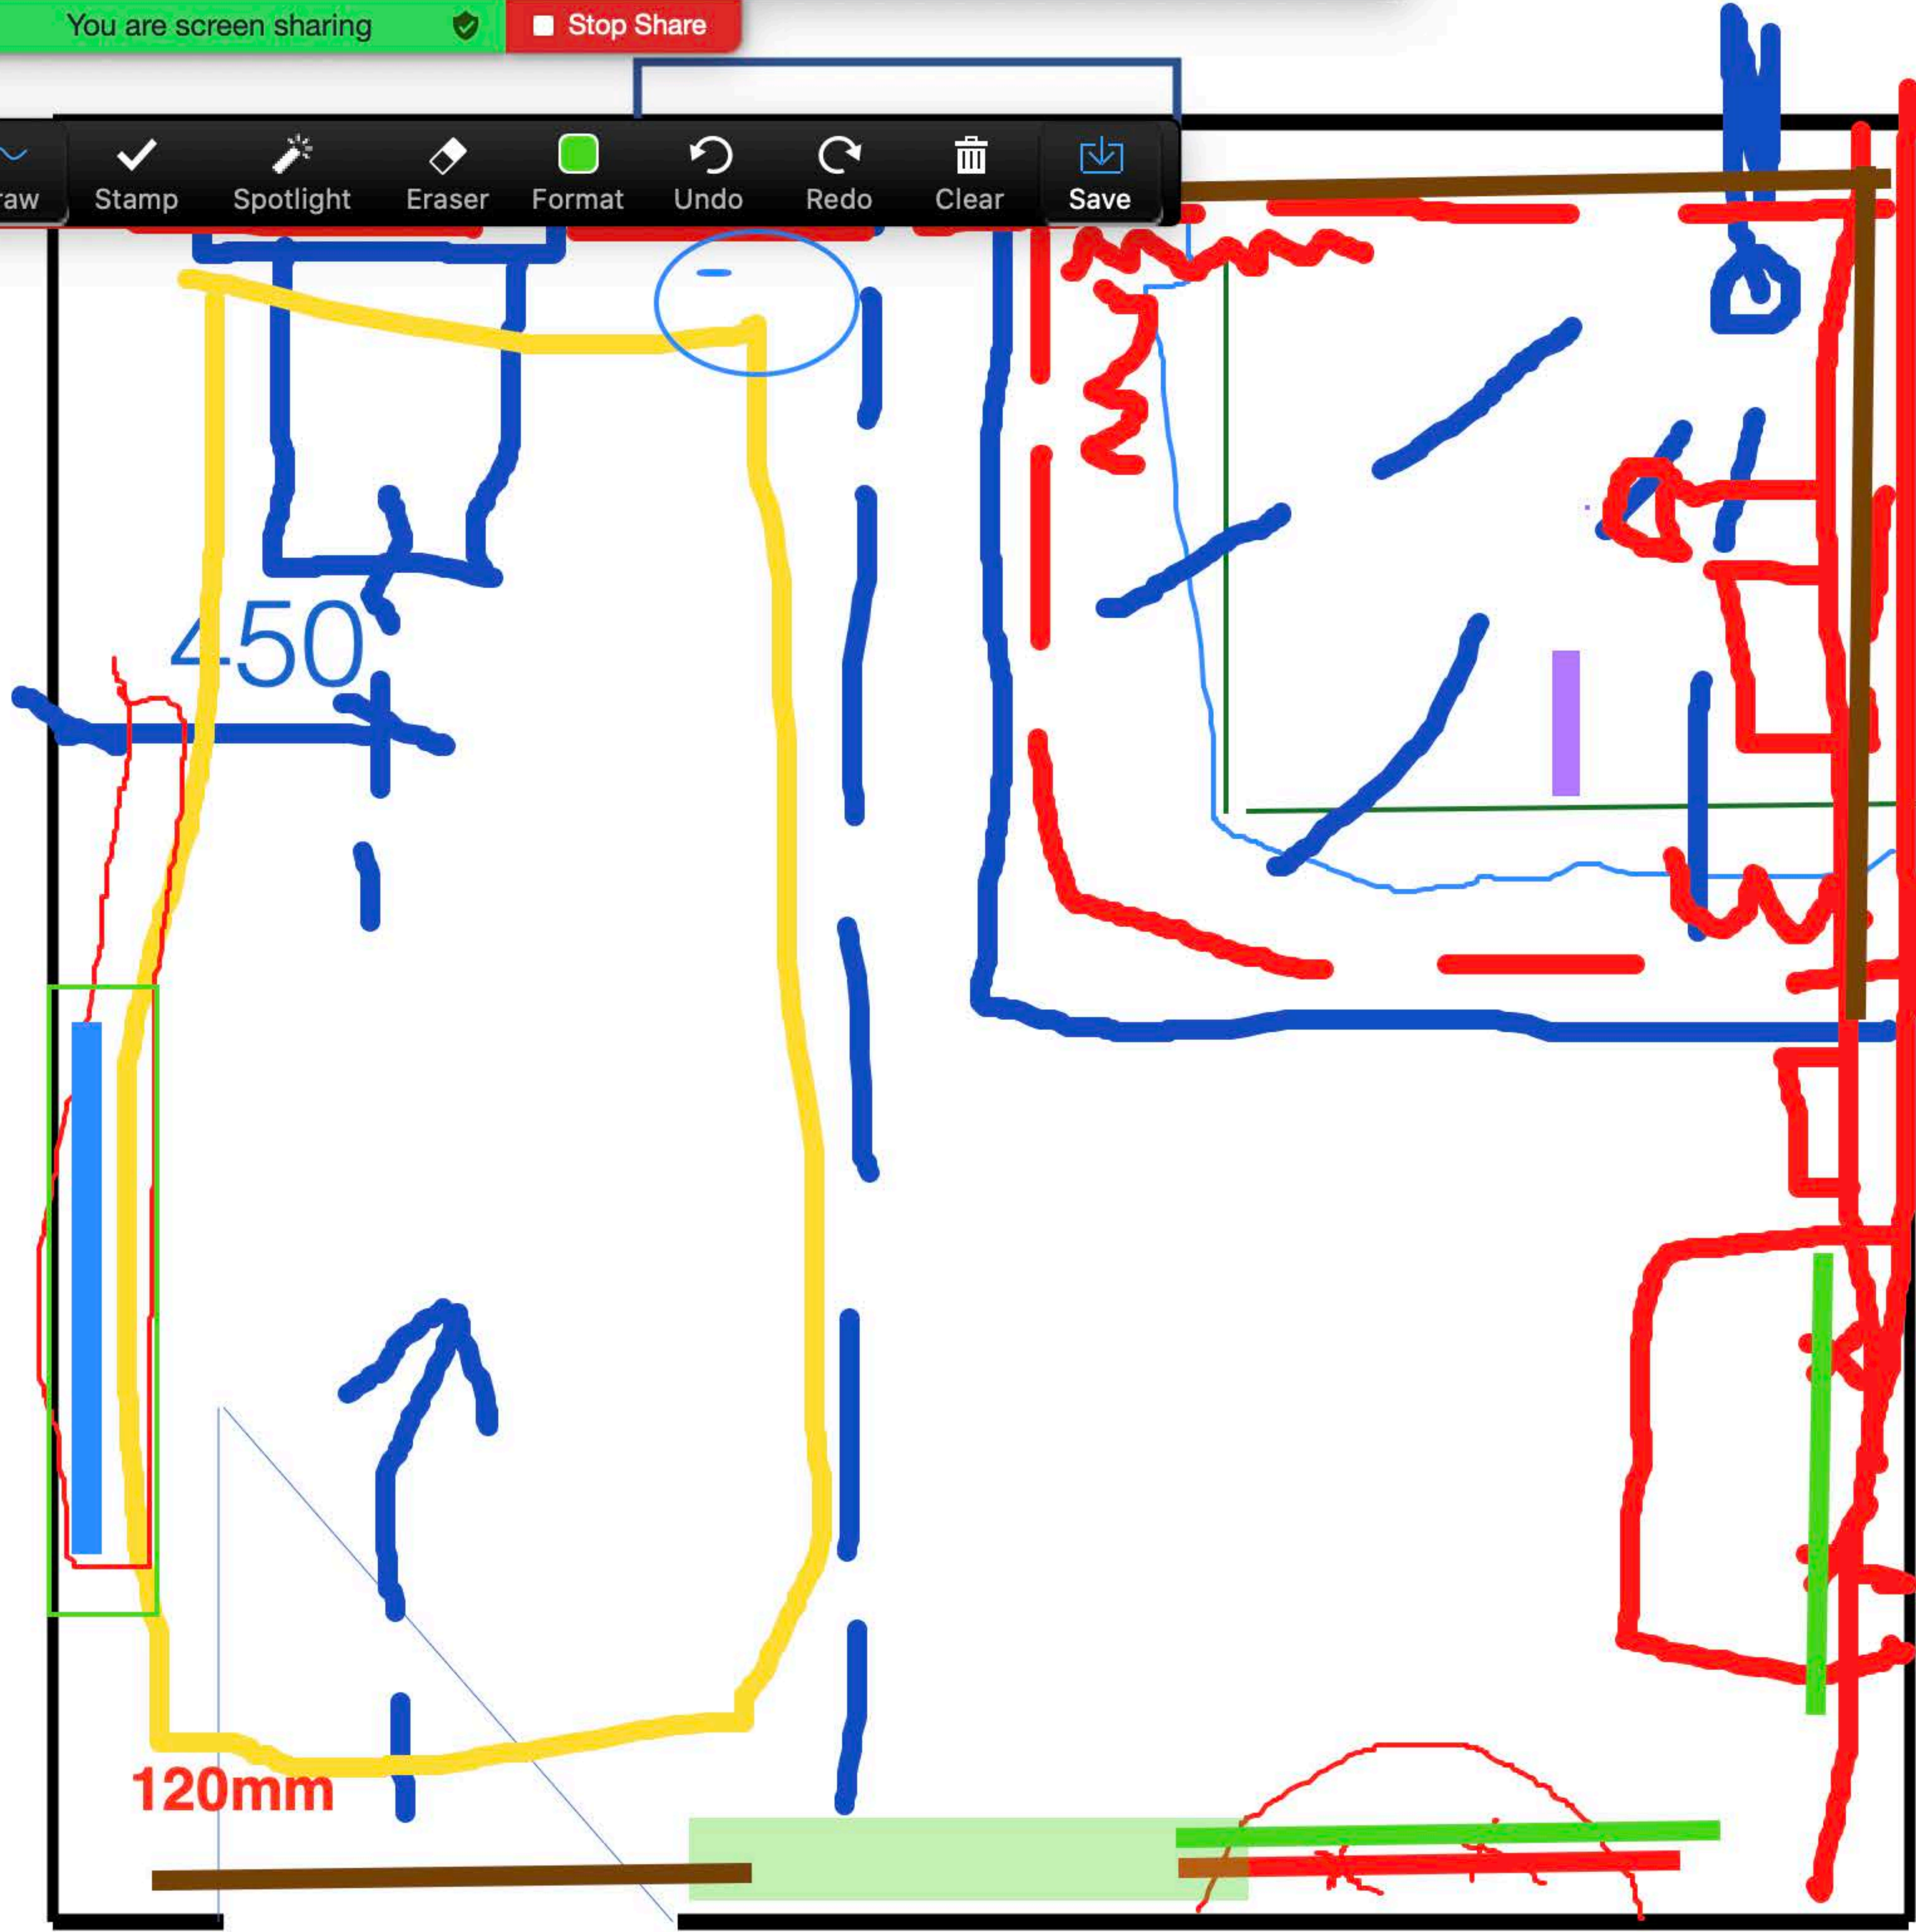

✖ ↶ 📏 T 🖋 ✓ ☼ 🧼 🟩 ↶ ↷ 🗑 📁  
 Mouse Select Text Draw Stamp Spotlight Eraser Format Undo Redo Clear Save

Low surface temperature radiator

Mute Stop Video Security Participants 25 Polling New Share Pause Share Annotate Remote Control More

You are screen sharing Stop Share

Mouse Select Text Draw Stamp Spotlight Eraser Format Undo Redo Clear Save

FRONT

Talking: Trish (Viva Access), Carl Cha...

x 2

T.C. Diameter