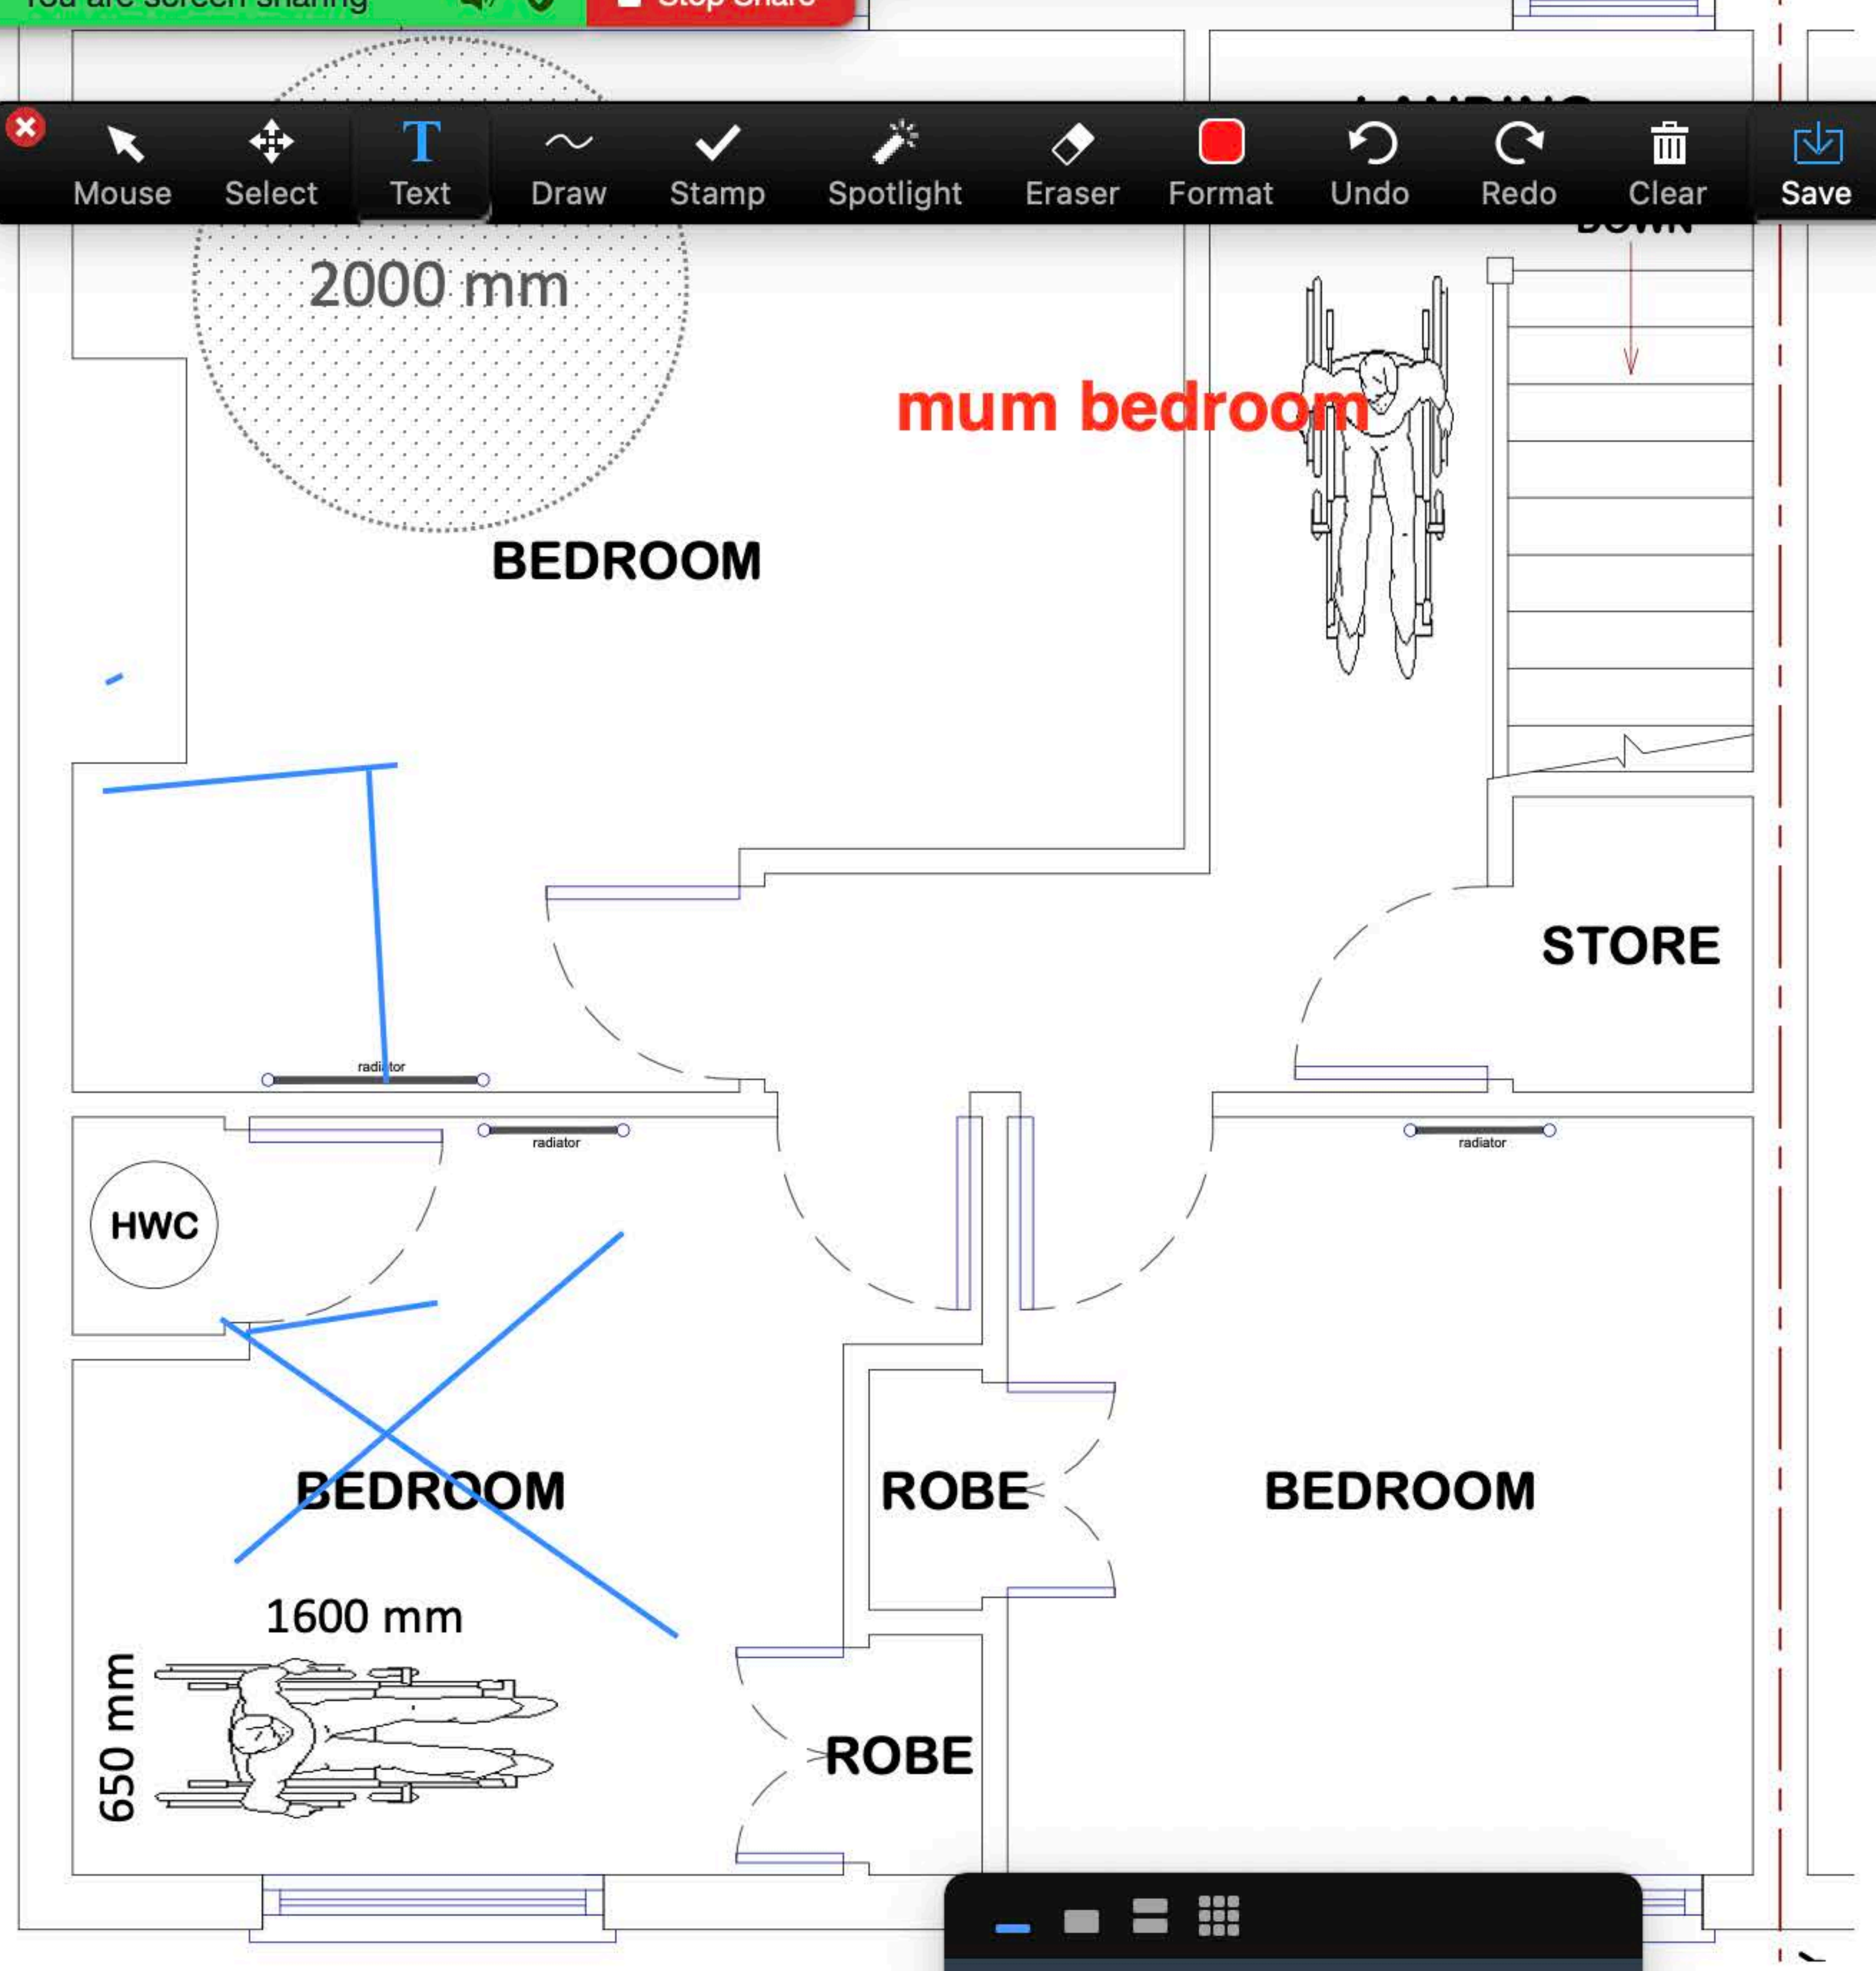

✖ ↶ 📏 T 🖋 ✓ ☼ 🧼 🟩 ↶ ↷ 🗑 📁  
 Mouse Select Text Draw Stamp Spotlight Eraser Format Undo Redo Clear Save

Low surface temperature radiator

Mute Stop Video Security Participants 25 Polling New Share Pause Share Annotate Remote Control More

You are screen sharing Stop Share

Mouse Select Text Draw Stamp Spotlight Eraser Format Undo Redo Clear Save

FRONT

Talking: Trish (Viva Access), Carl Cha...

x 2

T.C. Diameter